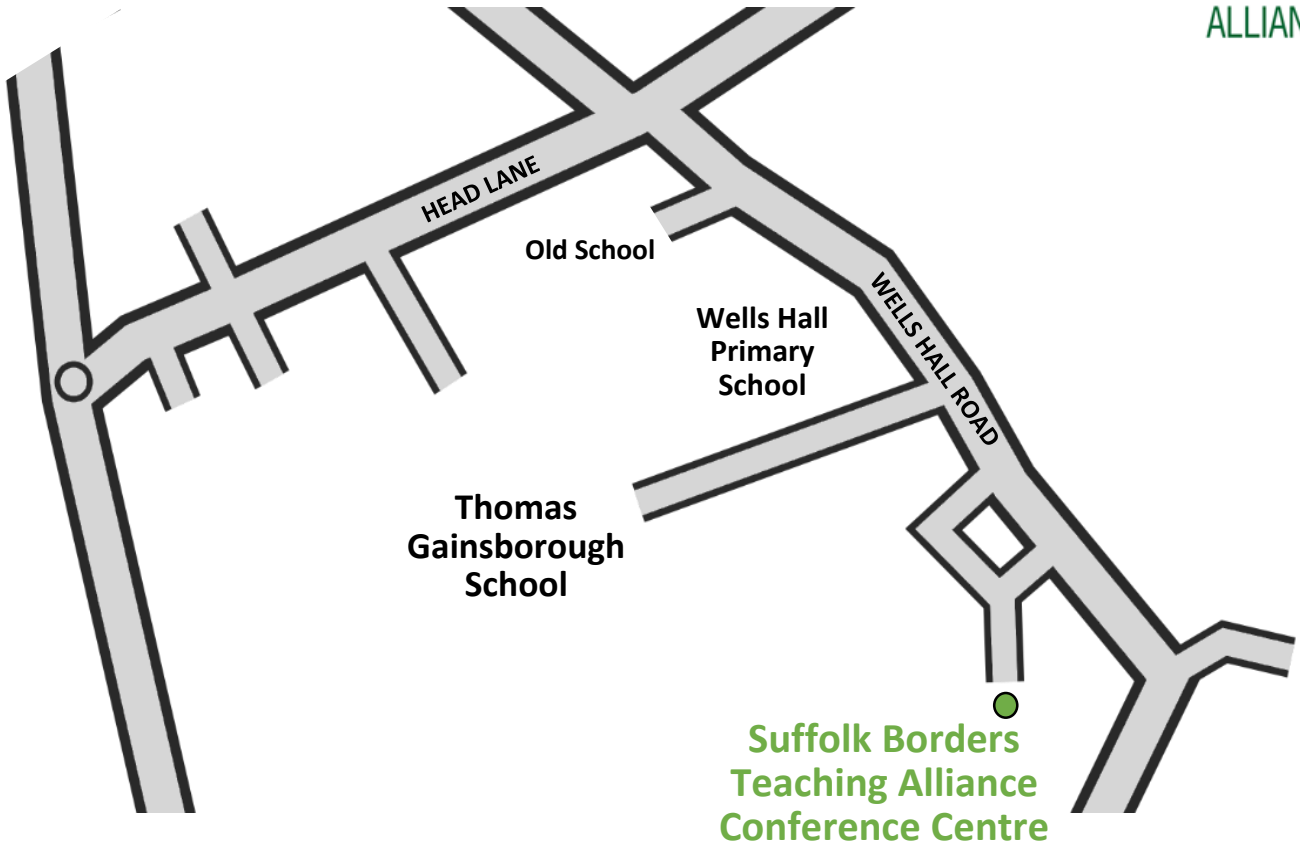

Suffolk Borders Teaching Alliance Conference Centre
Wells Hall Road
Great Cornard
CO10 0NH

The SBTA Conference Centre is located in Great Cornard in the grounds of Thomas Gainsborough School. The postcode for the Conference Centre and its car park is CO10 0NH. Directions are as follows:

- Turn off Head Lane on to Wells Hall Road
- Follow the road straight on past Wells Hall Primary School which will be on your right (taking care over the pelican crossing and further crossing point)
- **Please then ignore the main entrance to Thomas Gainsborough School on the right hand side, signed Car Parks A & B, instead carrying straight on past this** until you see the signs for **Thomas Gainsborough Car Park C** which is 50m further on and to the right.
- Go through these green gates and follow the drive round to the left until you see the car park at the end of the driveway.
- You are now at your destination!
- From here follow SBTA Welcome signs to the reception entrance.